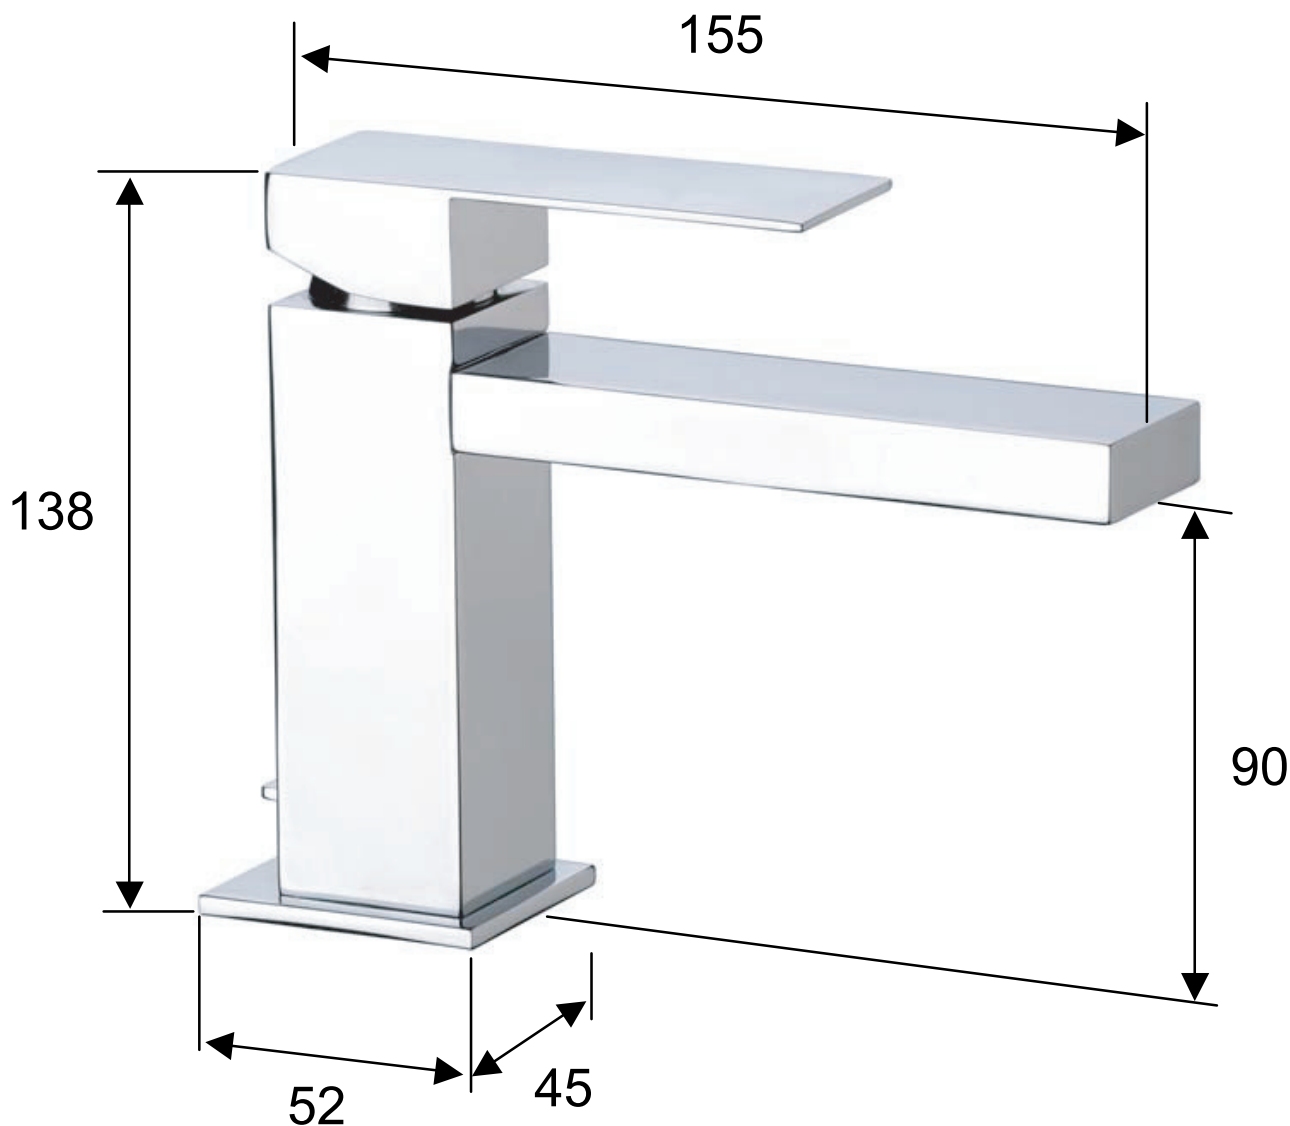

DANIEL

SCHEDA TECNICA TECHNICAL FEATURES

ART. COD.

SK605

MATERIALI / MATERIALS

OTTONE CROMATO / CHROME PLATED BRASS

CROMATURA / CHROME PLATING

UNI EN 248